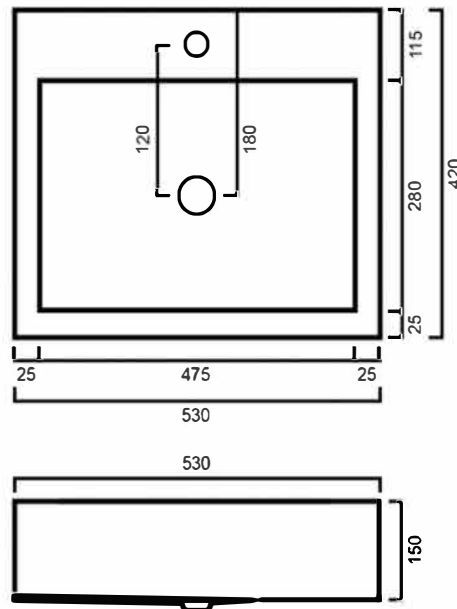

# BAQDUNEDIN: DUNEDIN - ABOVE COUNTER BASIN

BAQDUNEDIN: 530mm x 420mm x 150mm

## DIMENSIONS

Length: 530mm | Width: 420mm | Depth: 150mm

## DESCRIPTION

- The Dunedin is a contemporary above counter basin
- 530mm length x 420mm width x 150mm depth (+/- 5mm tolerance)
- Constructed from vitreous china
- One tap hole
- With overflow
- 32mm waste outlet
- Tap and waste are not included in the price of the basin and need to be purchased separately