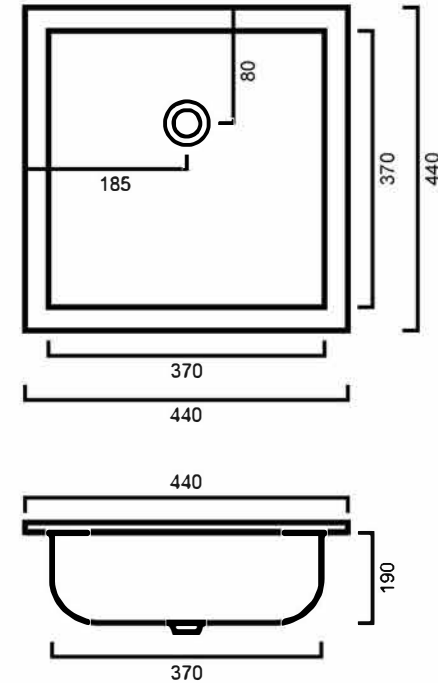

BAQCUBEUM : CUBE - UNDERMOUNT BASIN

BAQCUBEUM: 440mm x 440mm x 190mm

DIMENSION

440mm length x 440mm width x 190mm depth (+/- 5mm tolerance)

DESCRIPTION

Contemporary undermount sink
Vitreous China
32mm waste outlet / with overflow
Waste not included

IMPORTANT NOTICE

The dimensions of all ceramic products may vary from size guidelines due to material properties and the handmade manufacturing process. It is strongly recommended that any cut-outs made to your bench top is made based on the individual product dimensions.