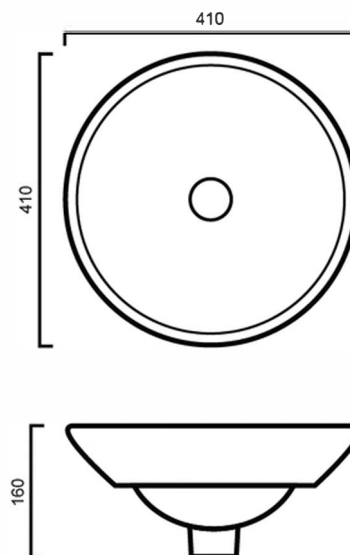

BAQCRUZE BW: CRUZE - BLACK & WHITE HALF INSET BASIN

BAQCRUZE: 410mm x 410mm x 160mm

DIMENSIONS

Length: 410mm | Width: 410mm | Depth: 160mm

DESCRIPTION

- The Cruze is a contemporary, round, black and white half inset basin
- 410mm long x 410mm wide x 160mm deep (+/- 5mm tolerance)
- Constructed from vitreous china ceramic
- No overflow
- 32mm waste outlet
- Tap and waste are not included in the price of the basin and need to be purchased separately

IMPORTANT NOTICE

- The dimensions of all ceramic products may vary from size guidelines due to material properties and the handmade manufacturing process.
- It is strongly recommended that any cut-outs made to your bench top is made based on the individual product dimensions.
- All pictures and drawings on this brochure are representational only, changes in the product may have occurred since time of print.
- All prices on this brochure and The Sink Warehouse website are subject to change without notice.