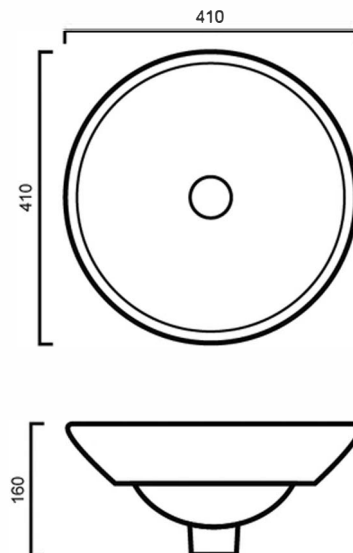

BAQCRUZE:BL: CRUZE - BLACK HALF INSET BASIN

BAQCRUZE: 410mm x 410mm x 160mm

DIMENSIONS

Length: 410mm | Width: 410mm | Depth: 160mm

DESCRIPTION

- The Cruze is a contemporary, round, black half inset basin
- 410mm long x 410mm wide x 160mm deep (+/- 5mm tolerance)
- Constructed from vitreous china ceramic
- No overflow
- 32mm waste outlet
- Tap and waste are not included in the price of the basin and need to be purchased separately

IMPORTANT NOTICE

- The dimensions of all ceramic products may vary from size guidelines due to material properties and the handmade manufacturing process.
- It is strongly recommended that any cut-outs made to your bench top is made based on the individual product dimensions.
- All pictures and drawings on this brochure are representational only, changes in the product may have occurred since time of print.
- All prices on this brochure and The Sink Warehouse website are subject to change without notice.