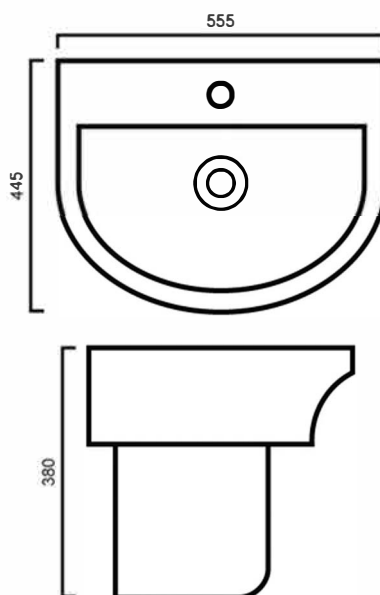

BAQCARE: CARE - PEDESTAL BASIN & SHROUD

BAQCARE: 445mm x 555mm x 380mm

DIMENSIONS

Length: 555mm | Width: 445mm | Depth: 380mm

DESCRIPTION

- The Care is a contemporary half-pedestal basin
- 555mm long x 445mm wide x 380mm deep (+/- 5mm tolerance)
- Constructed from vitreous china ceramic
- One tap hole
- With overflow
- 32mm waste outlet
- Tap and waste are not included in the price of the basin and need to be purchased separately

IMPORTANT NOTICE

- The dimensions of all ceramic products may vary from size guidelines due to material properties and the handmade manufacturing process.
- It is strongly recommended that any cut-outs made to your bench top is made based on the individual product dimensions.
- All pictures and drawings on this brochure are representational only, changes in the product may have occurred since time of print.
- All prices on this brochure and The Sink Warehouse website are subject to change without notice.