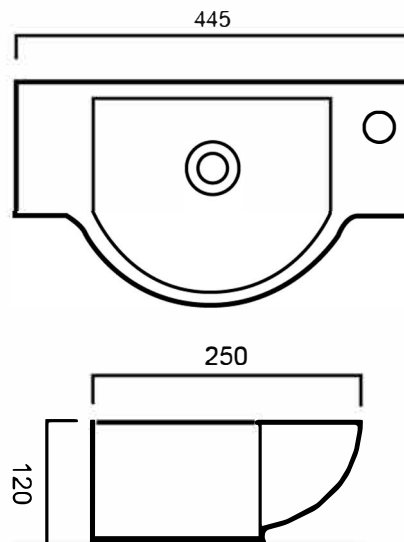

BAQBELLE: BELLE - WALL HUNG BASIN

BAQBELLE: 445mm x 250mm x 120mm

DIMENSIONS

Length: 445mm | Width: 250mm | Deep: 120mm

DESCRIPTION

- The Belle is a modern, white, rounded, wall hung basin
- 445mm long x 250mm wide x 120mm deep (+/-5mm tolerance)
- Constructed from vitreous china ceramic
- One tap hole
- No overflow
- 32mm waste outlet
- Tap and waste are not included in the price of the basin and need to be purchased separately

IMPORTANT NOTICES

- The dimensions of all ceramic products may vary from size guidelines due to material properties and the handmade manufacturing process.
- It is strongly recommended that any cut-outs made to your bench top is made based on the individual product dimensions.
- All pictures and drawings on this brochure are representational only, changes in the product may have occurred since time of print.
- All prices on this brochure and The Sink Warehouse website are subject to change without notice.