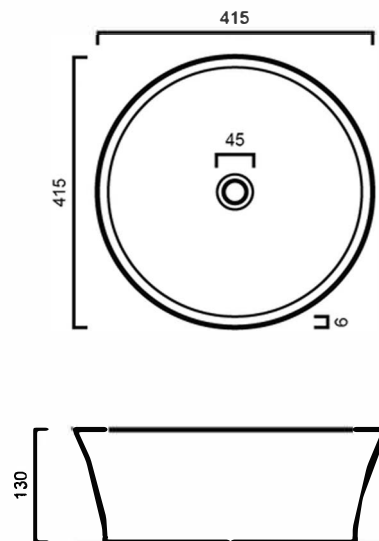

BAQBEACH: BEACH - ABOVE COUNTER BASIN

BAQBEACH: 415mm x 415mm x 130mm

DIMENSIONS

Length: 415mm | Width: 415mm | Depth: 130mm

DESCRIPTION

- The Beach is a contemporary round above counter basin
- 415mm length x 415mm width x 130mm depth (+/- 5mm tolerance)
- Constructed from vitreous china
- No overflow
- 32mm waste outlet
- Tap and waste not included in the price of the basin and need to be purchased separately

IMPORTANT NOTICE

- The dimensions of all ceramic products may vary from size guidelines due to material properties and the handmade manufacturing process.
- It is strongly recommended that any cut-outs made to your bench top is made based on the individual product dimensions.
- All pictures and drawings on this brochure are representational only, changes in the product may have occurred since time of print.
- All prices on this brochure and The Sink Warehouse website are subject to change without notice.