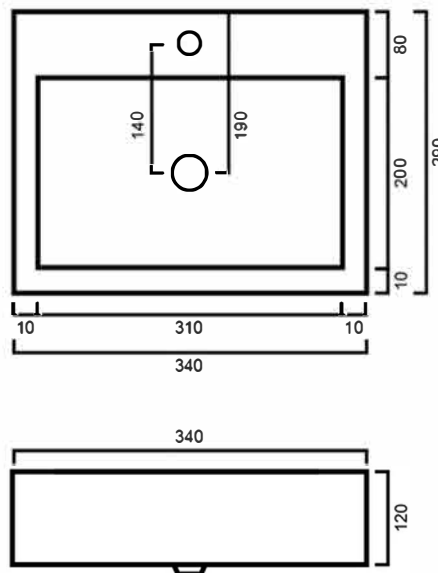

# BAQAKAROA: AKAROA - ABOVE COUNTER BASIN

**BAQAKAROA: 335mm x 290mm x 120mm**

## DIMENSIONS

Length: 335mm | Width: 290mm | Depth: 120mm

## DESCRIPTION

- The AkarOA is a contemporary square above counter basin
- 335mm length x 290mm width x 120mm depth (+/- 5mm tolerance)
- Constructed from vitreous china
- Due to its size, the AkarOA Basin can be used as a wall mounted basin for smaller bathrooms or powder rooms
- One tap hole
- 32mm waste outlet
- The tap and waste are not included in the price of the basin and need to be purchased separately

## IMPORTANT NOTICE

- The dimensions of all ceramic products may vary from size guidelines due to material properties and the handmade manufacturing process.
- It is strongly recommended that any cut-outs made to your bench top is made based on the individual product dimensions.
- All pictures and drawings on this brochure are representational only, changes in the product may have occurred since time of print.
- All prices on this brochure and The Sink Warehouse website are subject to change without notice.