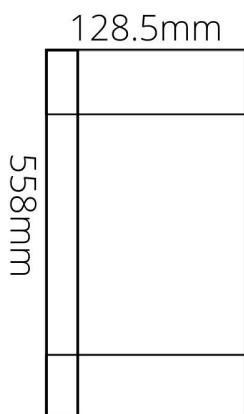

BAFIOVSGM
FIONA - GUN METAL VANITY SHELF

BAFIOVS : 558mm (L) x 28mm (H) x 128.5mm (W)

Combine our Fiona bathroom range with our flagship four finishes

DIMENSIONS

Length: 558mm | Width: 128.5mm | Height : 28mm

DESCRIPTION

- The Fiona is a modern, Single Towel Rail
- 558mm long x 28mm high x 128.5mm deep
- It is constructed entirely from brass and features a high quality finish
- Includes a fixing kit
- Combine with other products from our Fiona bathroom range to help create a sleek, contemporary bathroom design