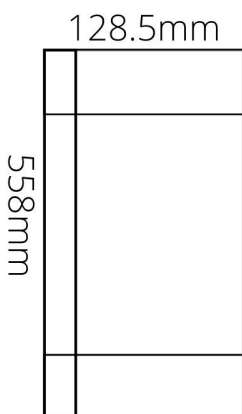

BAFIOVSBN
FIONA - BRUSHED NICKEL VANITY SHELF

BAFIOVS : 558mm (L) x 28mm (H) x 128.5mm (W)

Combine our Fiona bathroom range with our flagship four finishes

DIMENSIONS

Length: 558mm | Width: 128.5mm | Height : 28mm

DESCRIPTION

- The Fiona is a modern, Single Towel Rail
- 558mm long x 28mm high x 128.5mm deep
- It is constructed entirely from brass and features a high quality finish
- Includes a fixing kit
- Combine with other products from our Fiona bathroom range to help create a sleek, contemporary bathroom design