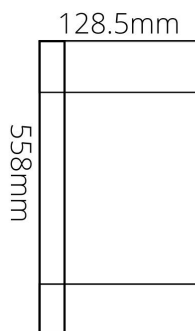

BAFIOVSB FIONA - BLACK VANITY SHELF

BAFIOVS : 558mm (L) x 28mm (H) x 128.5mm (W)

Combine our Fiona bathroom range with our flagship four finishes

DIMENSIONS

Length: 558mm | Width: 128.5mm | Height : 28mm

DESCRIPTION

- The Fiona is a modern, Single Towel Rail
- 558mm long x 28mm high x 128.5mm deep
- It is constructed entirely from brass and features a high quality finish
- Includes a fixing kit
- Combine with other products from our Fiona bathroom range to help create a sleek, contemporary bathroom design