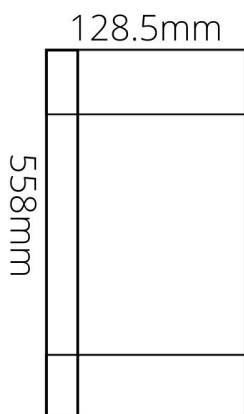

BAFIOVS
FIONA - VANITY SHELF

BAFIOVS : 558mm (L) x 28mm (H) x 128.5mm (W)

Combine our Fiona bathroom range with our flagship four finishes

DIMENSIONS

Length: 558mm | Width: 128.5mm | Height : 28mm

DESCRIPTION

- The Fiona is a modern, Single Towel Rail
- 558mm long x 28mm high x 128.5mm deep
- It is constructed entirely from brass and features a high quality finish
- Includes a fixing kit
- Combine with other products from our Fiona bathroom range to help create a sleek, contemporary bathroom design