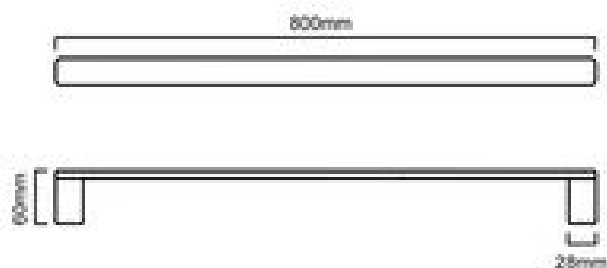

BAFIOTRS8GM

FIONA - GUN METAL SINGLE TOWEL RAIL 800mm

BAFIOTRS8(B): 800mm (L) x 28mm (H) x 60mm (D)

Combine our Fiona bathroom range with our flagship four finishes

DIMENSIONS

Length: 800mm | Width: 60mm | Height : 28mm

DESCRIPTION

- The Fiona is a modern, Single Towel Rail
- 800mm long x 28mm high x 60mm deep
- It is constructed entirely from brass and features a high quality finish
- Includes a fixing kit
- Combine with other products from our Fiona bathroom range to help create a sleek, contemporary bathroom design