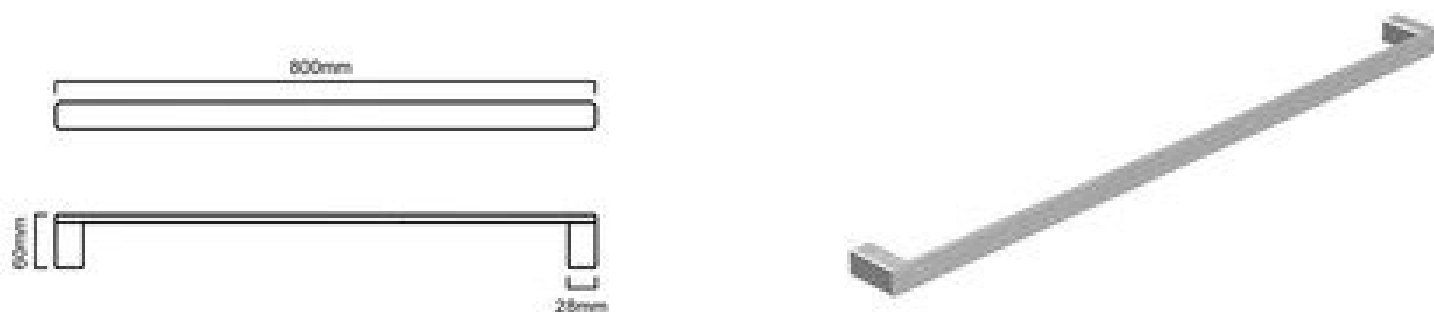

BAFIOTRS8BN

FIONA - BRUSHED NICKEL SINGLE TOWEL RAIL 800mm

BAFIOTRS8(B): 800mm (L) x 28mm (H) x 60mm (D)

Combine our Fiona bathroom range with our flagship four finishes

DIMENSIONS

Length: 800mm | Width: 60mm | Height : 28mm

DESCRIPTION

- The Fiona is a modern, Single Towel Rail
- 800mm long x 28mm high x 60mm deep
- It is constructed entirely from brass and features a high quality finish
- Includes a fixing kit
- Combine with other products from our Fiona bathroom range to help create a sleek, contemporary bathroom design