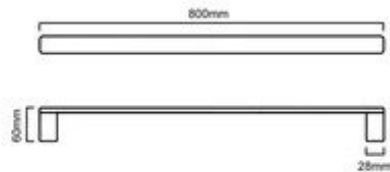

BAFIOTRS8B
FIONA - BLACK SINGLE TOWEL RAIL 800mm

BAFIOTRS8(/B): 800mm (L) x 28mm (H) x 60mm (D)

Combine our Fiona bathroom range with our flagship four finishes

DIMENSIONS

Length: 800mm | Width: 60mm | Height : 28mm

DESCRIPTION

- The Fiona is a modern, Single Towel Rail
- 800mm long x 28mm high x 60mm deep
- It is constructed entirely from brass and features a high quality finish
- Includes a fixing kit
- Combine with other products from our Fiona bathroom range to help create a sleek, contemporary bathroom design