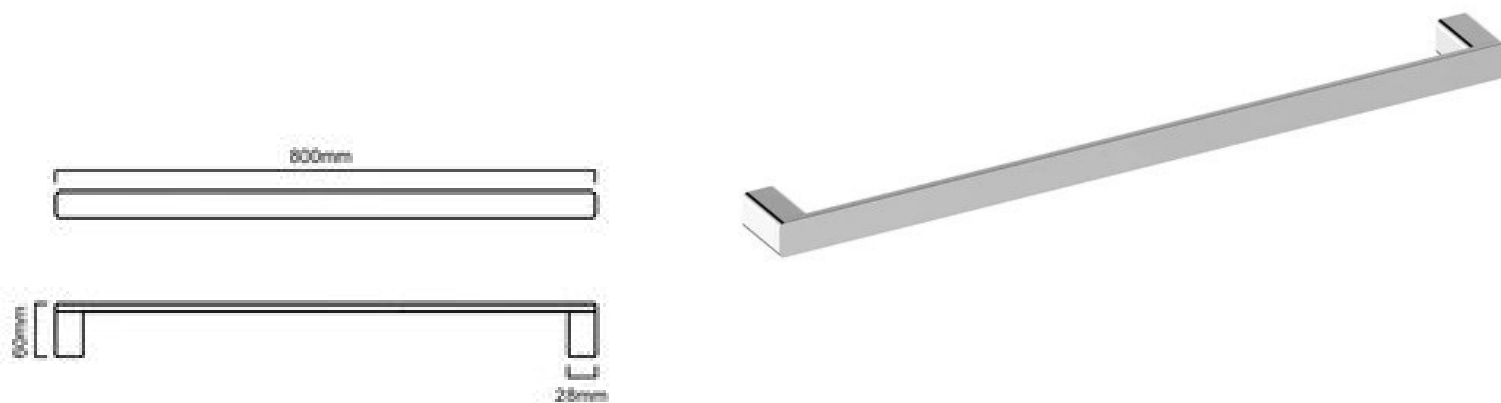

BAFIOTRS8

FIONA - CHROME SINGLE TOWEL RAIL 800mm

BAFIOTRS8(B): 800mm (L) x 28mm (H) x 60mm (D)

Combine our Fiona bathroom range with our flagship four finishes

DIMENSIONS

Length: 800mm | Width: 60mm | Height : 28mm

DESCRIPTION

- The Fiona is a modern, Single Towel Rail
- 800mm long x 28mm high x 60mm deep
- It is constructed entirely from brass and features a high quality finish
- Includes a fixing kit
- Combine with other products from our Fiona bathroom range to help create a sleek, contemporary bathroom design