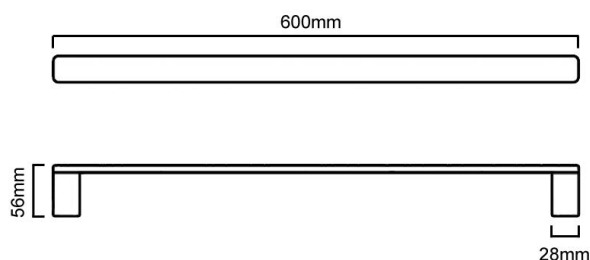

BAFIOTRS6GM

FIONA - GUN METAL SINGLE TOWEL RAIL 600mm

BAFIOTRS6(/B): 600mm (L) x 28mm (H) x 56mm (D)

Combine our Fiona bathroom range with our flagship four finishes

## DIMENSIONS

Length: 600mm | Width: 56mm | Height : 28mm

## DESCRIPTION

- The Fiona is a modern, Single Towel Rail
- 600mm long x 28mm high x 56mm deep
- It is constructed entirely from brass and features a high quality finish
- Includes a fixing kit
- Combine with other products from our Fiona bathroom range to help create a sleek, contemporary bathroom design