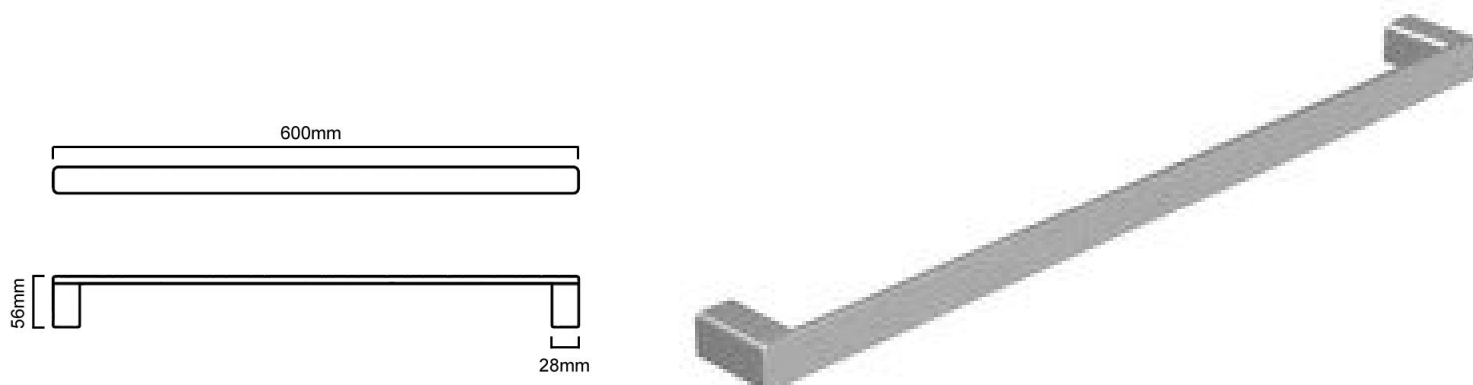

BAFIOTRS6BN

FIONA - BRUSHED NICKEL SINGLE TOWEL RAIL 600mm

BAFIOTRS6(/B): 600mm (L) x 28mm (H) x 56mm (D)

Combine our Fiona bathroom range with our flagship four finishes

DIMENSIONS

Length: 600mm | Width: 56mm | Height : 28mm

DESCRIPTION

- The Fiona is a modern, Single Towel Rail
- 600mm long x 28mm high x 56mm deep
- It is constructed entirely from brass and features a high quality finish
- Includes a fixing kit
- Combine with other products from our Fiona bathroom range to help create a sleek, contemporary bathroom design