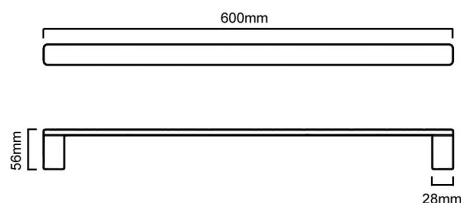

BAFIOTRS6B FIONA - BLACK SINGLE TOWEL RAIL 600mm

BAFIOTRS6(/B): 600mm (L) x 28mm (H) x 56mm (D)

Combine our Fiona bathroom range with our flagship four finishes

DIMENSIONS

Length: 600mm | Width: 56mm | Height : 28mm

DESCRIPTION

- The Fiona is a modern, Single Towel Rail
- 600mm long x 28mm high x 56mm deep
- It is constructed entirely from brass and features a high quality finish
- Includes a fixing kit
- Combine with other products from our Fiona bathroom range to help create a sleek, contemporary bathroom design