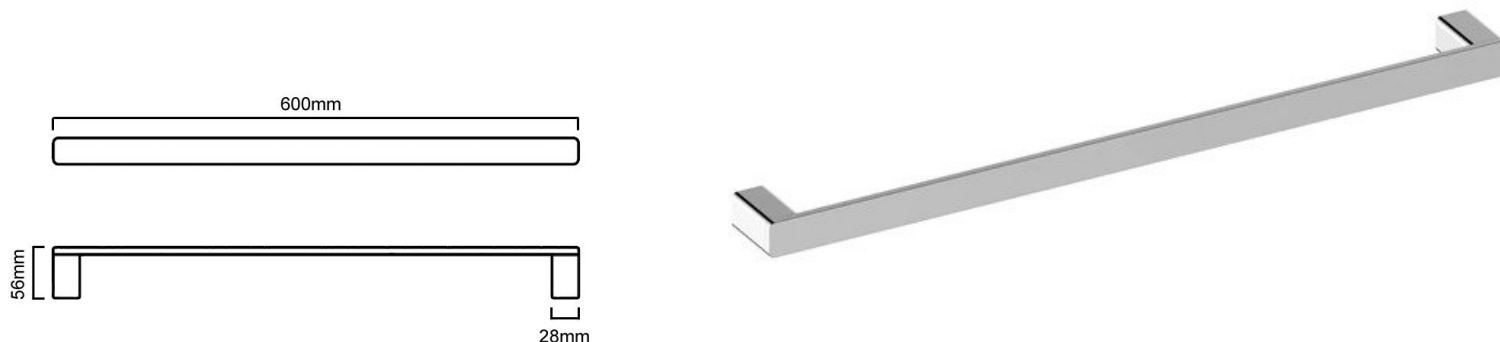

BAFIOTRS6
FIONA - CHROME SINGLE TOWEL RAIL 600mm

BAFIOTRS6(/B): 600mm (L) x 28mm (H) x 56mm (D)

Combine our Fiona bathroom range with our flagship four finishes

DIMENSIONS

Length: 600mm | Width: 56mm | Height : 28mm

DESCRIPTION

- The Fiona is a modern, Single Towel Rail
- 600mm long x 28mm high x 56mm deep
- It is constructed entirely from brass and features a high quality finish
- Includes a fixing kit
- Combine with other products from our Fiona bathroom range to help create a sleek, contemporary bathroom design