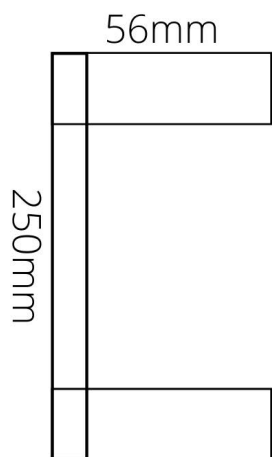

BAFIOTRS25GM
FIONA - GUN METAL SINGLE TOWEL RAIL 250mm

BAFIOTRS25 : 250mm (L) x 28mm (H) x 56mm (W)

Combine our Fiona bathroom range with our flagship four finishes

DIMENSIONS

Length: 250mm | Width: 56mm | Height : 28mm

DESCRIPTION

- The Fiona is a modern, Single Towel Rail
- 250mm long x 28mm high x 56mm deep
- It is constructed entirely from brass and features a high quality finish
- Includes a fixing kit
- Combine with other products from our Fiona bathroom range to help create a sleek, contemporary bathroom design