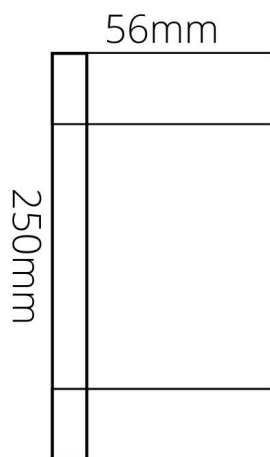

BAFIOTRS25BN

FIONA - BRUSHED NICKEL SINGLE TOWEL RAIL 250mm

BAFIOTRS25 : 250mm (L) x 28mm (H) x 56mm (W)

Combine our Fiona bathroom range with our flagship four finishes

DIMENSIONS

Length: 250mm | Width: 56mm | Height : 28mm

DESCRIPTION

- The Fiona is a modern, Single Towel Rail
- 250mm long x 28mm high x 56mm deep
- It is constructed entirely from brass and features a high quality finish
- Includes a fixing kit
- Combine with other products from our Fiona bathroom range to help create a sleek, contemporary bathroom design