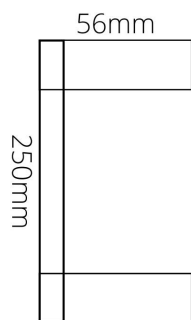

BAFIOTRS25B
FIONA - BLACK TOWEL RAIL 250mm

BAFIOTRS25 : 250mm (L) x 28mm (H) x 56mm (W)

Combine our Fiona bathroom range with our flagship four finishes

DIMENSIONS

Length: 250mm | Width: 56mm | Height : 28mm

DESCRIPTION

- The Fiona is a modern, Single Towel Rail
- 250mm long x 28mm high x 56mm deep
- It is constructed entirely from brass and features a high quality finish
- Includes a fixing kit.
- Combine with other products from our Fiona bathroom range to help create a sleek, contemporary bathroom design