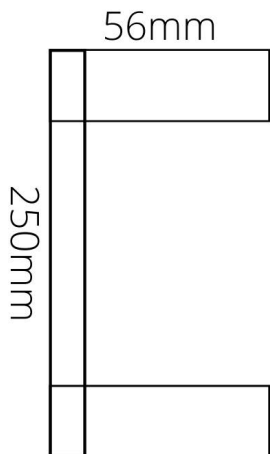

BAFIOTRS25
FIONA - SINGLE TOWEL RAIL 250mm

BAFIOTRS25 : 250mm (L) x 28mm (H) x 56mm (W)

Combine our Fiona bathroom range with our flagship four finishes

DIMENSIONS

Length: 250mm | Width: 56mm | Height : 28mm

DESCRIPTION

- The Fiona is a modern, Single Towel Rail
- 250mm long x 28mm high x 56mm deep
- It is constructed entirely from brass and features a high quality finish
- Includes a fixing kit
- Combine with other products from our Fiona bathroom range to help create a sleek, contemporary bathroom design