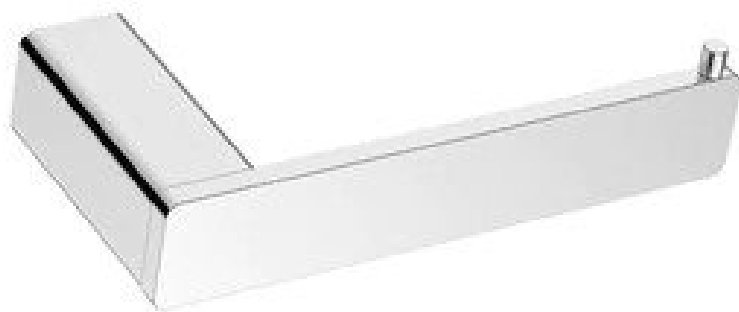

**BAFIOTRH**  
**FIONA - CHROME TOILET ROLL HOLDER**

**BAFIOTRH : 157mm (L) x 35mm (H) x 70mm (W)**

Combine our Fiona bathroom range with our flagship four finishes

### **DIMENSIONS**

Length: 157mm | Width: 70mm | Height : 35mm

### **DESCRIPTION**

- The Fiona is a modern, Toilet Roll Holder
- 157mm long x 35mm high x 70mm deep
- It is constructed entirely from brass and features a high quality finish
- Includes a fixing kit
- Combine with other products from our Fiona bathroom range to help create a sleek, contemporary bathroom design