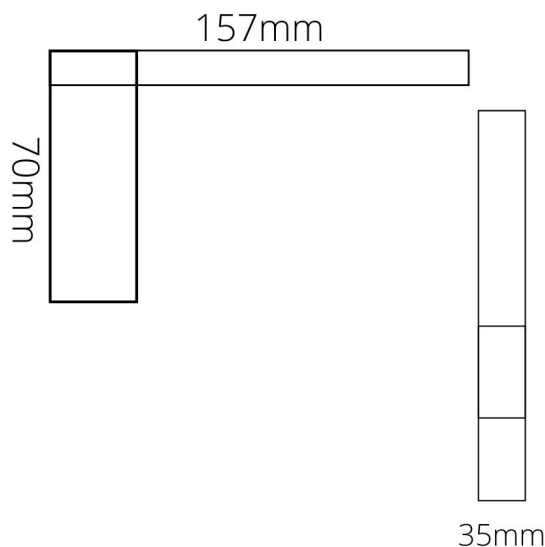

**BAFIOTRH**  
**FIONA - CHROME TOILET ROLL HOLDER**

**BAFIOTRH : 157mm (L) x 35mm (H) x 70mm (W)**

Combine our Fiona bathroom range with our flagship four finishes

### **DIMENSIONS**

Length: 157mm | Width: 70mm | Height : 35mm

### **DESCRIPTION**

- The Fiona is a modern, Toilet Roll Holder
- 157mm long x 35mm high x 70mm deep
- It is constructed entirely from brass and features a high quality finish
- Includes a fixing kit
- Combine with other products from our Fiona bathroom range to help create a sleek, contemporary bathroom design