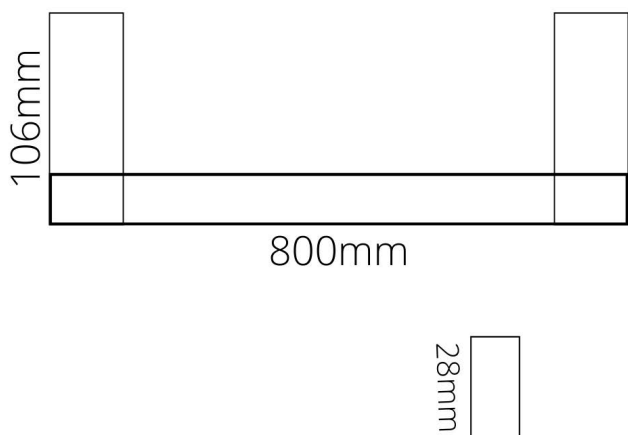

BAFIOTRD8GM
FIONA - GUN METAL DOUBLE TOWEL RAIL 800mm

BAFIOTRD8 : 800mm (L) x 28mm (H) x 106mm (W)

Combine our Fiona bathroom range with our flagship four finishes

DIMENSIONS

Length: 800mm | Width: 106mm | Height : 28mm

DESCRIPTION

- The Fiona is a modern, Double Towel Rail
- 800mm long x 106mm high x 28mm deep
- It is constructed entirely from brass and features a high quality finish
- Includes a fixing kit
- Combine with other products from our Fiona bathroom range to help create a sleek, contemporary bathroom design