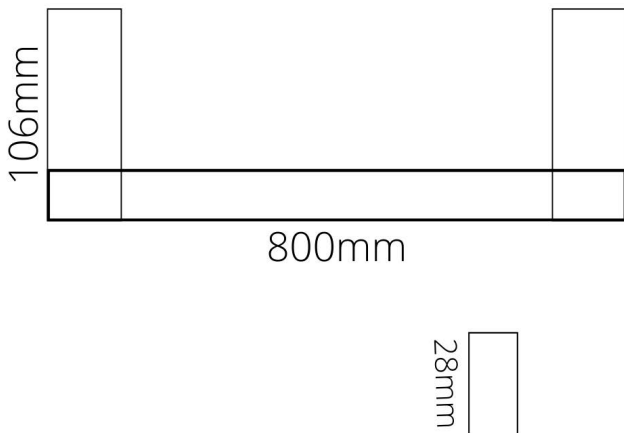

BAFIOTRD8BN
FIONA - BRUSHED NICKEL DOUBLE TOWEL RAIL 800mm

BAFIOTRD8 : 800mm (L) x 28mm (H) x 106mm (W)

Combine our Fiona bathroom range with our flagship four finishes

DIMENSIONS

Length: 800mm | Width: 106mm | Height : 28mm

DESCRIPTION

- The Fiona is a modern, Double Towel Rail
- 800mm long x 106mm high x 28mm deep
- It is constructed entirely from brass and features a high quality finish
- Includes a fixing kit
- Combine with other products from our Fiona bathroom range to help create a sleek, contemporary bathroom design