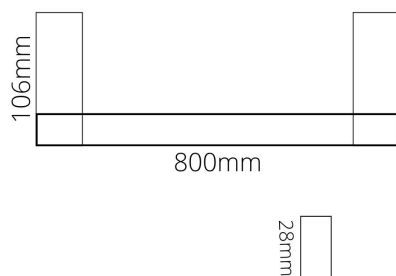

BAFIOTRD8B FIONA - BLACK DOUBLE TOWEL RAIL 800mm

BAFIOTRD8 : 800mm (L) x 28mm (H) x 106mm (W)

Combine our Fiona bathroom range with our flagship four finishes

DIMENSIONS

Length: 800mm | Width: 106mm | Height : 28mm

DESCRIPTION

- The Fiona is a modern, Double Towel Rail
- 800mm long x 106mm high x 28mm deep
- It is constructed entirely from brass and features a high quality finish
- Includes a fixing kit
- Combine with other products from our Fiona bathroom range to help create a sleek, contemporary bathroom design