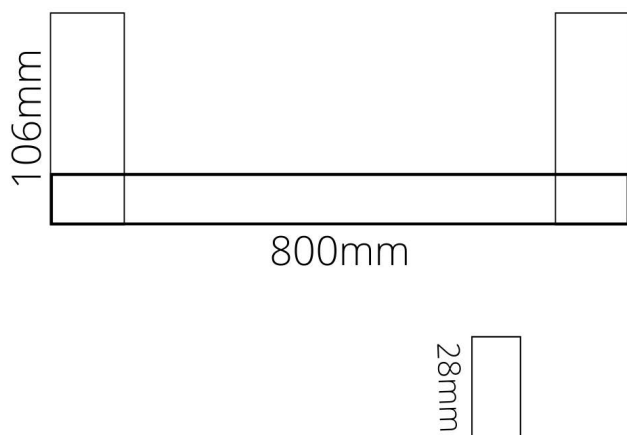

BAFIOTRD8
FIONA - CHROME DOUBLE TOWEL RAIL 800mm

BAFIOTRD8 : 800mm (L) x 28mm (H) x 106mm (W)

Combine our Fiona bathroom range with our flagship four finishes

DIMENSIONS

Length: 800mm | Width: 106mm | Height : 28mm

DESCRIPTION

- The Fiona is a modern, Double Towel Rail
- 800mm long x 106mm high x 28mm deep
- It is constructed entirely from brass and features a high quality finish
- Includes a fixing kit
- Combine with other products from our Fiona bathroom range to help create a sleek, contemporary bathroom design