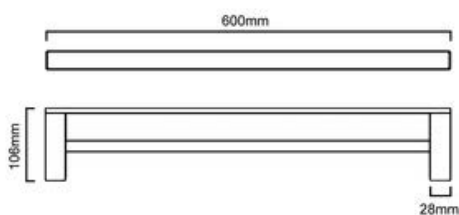

## BAFIOTRD6GM FIONA - GUN METAL DOUBLE TOWEL RAIL 600mm

BAFIOTRD6(/B): 600mm (L) x 28mm (H) x 106mm (D)

Combine our Fiona bathroom range with our flagship four finishes

### DIMENSIONS

Length: 600mm | Width: 106mm | Height : 28mm

### DESCRIPTION

- The Fiona is a modern, Double Towel Rail
- 600mm long x 106mm high x 28mm deep
- It is constructed entirely from brass and features a high quality finish
- Includes a fixing kit
- Combine with other products from our Fiona bathroom range to help create a sleek, contemporary bathroom design