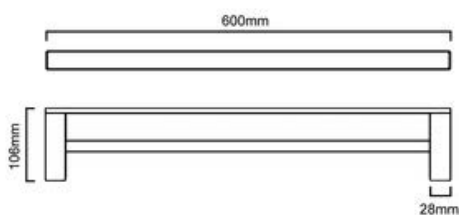

**BAFIOTRD6BN**

**FIONA - BRUSHED NICKEL DOUBLE TOWEL RAIL 600mm**

**BAFIOTRD6(/B): 600mm (L) x 28mm (H) x 106mm (D)**

Combine our Fiona bathroom range with our flagship four finishes

## **DIMENSIONS**

Length: 600mm | Width: 106mm | Height : 28mm

## **DESCRIPTION**

- The Fiona is a modern, Double Towel Rail
- 600mm long x 106mm high x 28mm deep
- It is constructed entirely from brass and features a high quality finish
- Includes a fixing kit
- Combine with other products from our Fiona bathroom range to help create a sleek, contemporary bathroom design