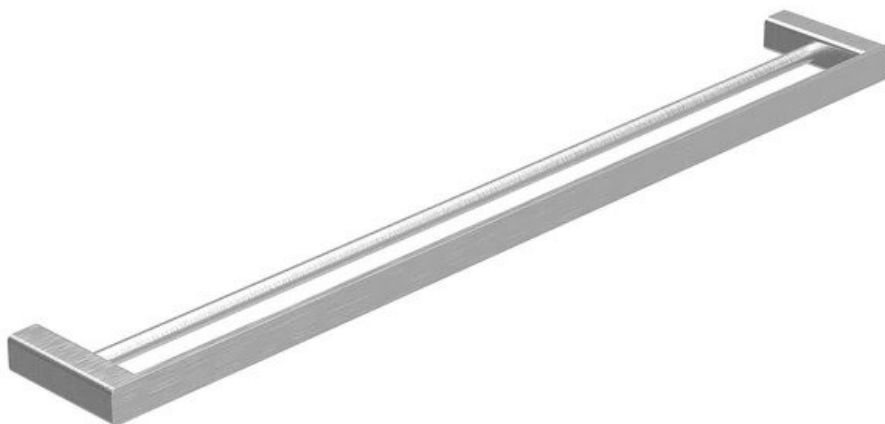

**BAFIOTRD6BN**

**FIONA - BRUSHED NICKEL DOUBLE TOWEL RAIL 600mm**

**BAFIOTRD6(/B): 600mm (L) x 28mm (H) x 106mm (D)**

Combine our Fiona bathroom range with our flagship four finishes

## **DIMENSIONS**

Length: 600mm | Width: 106mm | Height : 28mm

## **DESCRIPTION**

- The Fiona is a modern, Double Towel Rail
- 600mm long x 106mm high x 28mm deep
- It is constructed entirely from brass and features a high quality finish
- Includes a fixing kit
- Combine with other products from our Fiona bathroom range to help create a sleek, contemporary bathroom design