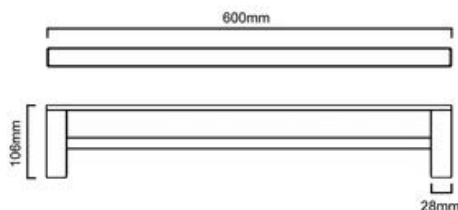

**BAFIOTRD6B**  
**FIONA - BLACK DOUBLE TOWEL RAIL 600mm**

BAFIOTRD6(/B): 600mm (L) x 28mm (H) x 106mm (D)

Combine our Fiona bathroom range with our flagship four finishes

**DIMENSIONS**

Length: 600mm | Width: 106mm | Height : 28mm

**DESCRIPTION**

- The Fiona is a modern, Double Towel Rail
- 600mm long x 106mm high x 28mm deep
- It is constructed entirely from brass and features a high quality finish
- Includes a fixing kit
- Combine with other products from our Fiona bathroom range to help create a sleek, contemporary bathroom design