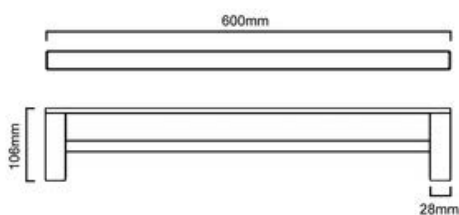

BAFIOTRD6 FIONA - DOUBLE TOWEL RAIL 600mm

BAFIOTRD6(/B): 600mm (L) x 28mm (H) x 106mm (D)

Combine our Fiona bathroom range with our flagship four finishes

DIMENSIONS

Length: 600mm | Width: 106mm | Height : 28mm

DESCRIPTION

- The Fiona is a modern, Double Towel Rail
- 600mm long x 106mm high x 28mm deep
- It is constructed entirely from brass and features a high quality finish
- Includes a fixing kit
- Combine with other products from our Fiona bathroom range to help create a sleek, contemporary bathroom design