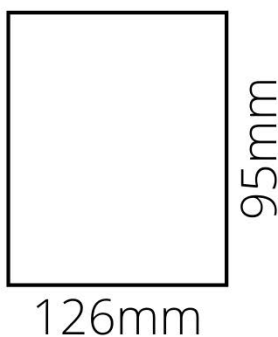

**BAFIOTBN**  
**FIONA - BRUSHED NICKEL TOILET BRUSH & HOLDER**

**BAFIOTB : 126mm (L) x 384mm (H) x 95mm (W)**

Combine our Fiona bathroom range with our flagship four finishes

**DIMENSIONS**

Length: 126mm | Width: 95mm | Height : 384mm

**DESCRIPTION**

- The Fiona is a modern, toilet brush & holder
- 126mm long x 384mm high x 95mm deep
- It is constructed entirely from brass and features a high quality finish
- Weight: 1070g
- Includes a fixing kit
- Combine with other products from our Fiona bathroom range to help create a sleek, contemporary bathroom design