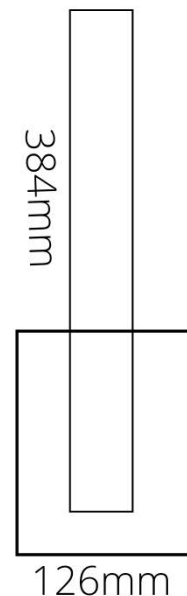

**BAFIOTBN**  
**FIONA - BRUSHED NICKEL TOILET BRUSH & HOLDER**

**BAFIOTB : 126mm (L) x 384mm (H) x 95mm (W)**

Combine our Fiona bathroom range with our flagship four finishes

**DIMENSIONS**

Length: 126mm | Width: 95mm | Height : 384mm

**DESCRIPTION**

- The Fiona is a modern, toilet brush & holder
- 126mm long x 384mm high x 95mm deep
- It is constructed entirely from brass and features a high quality finish
- Weight: 1070g
- Includes a fixing kit
- Combine with other products from our Fiona bathroom range to help create a sleek, contemporary bathroom design