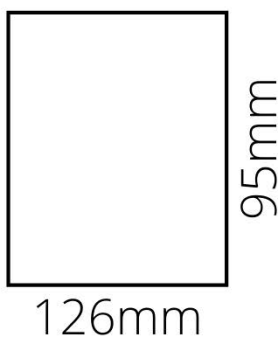

BAFIOTB
FIONA - CHROME TOILET BRUSH & HOLDER

BAFIOTB : 126mm (L) x 384mm (H) x 95mm (W)

Combine our Fiona bathroom range with our flagship four finishes

DIMENSIONS

Length: 126mm | Width: 95mm | Height : 384mm

DESCRIPTION

- The Fiona is a modern, toilet brush & holder
- 126mm long x 384mm high x 95mm deep
- It is constructed entirely from brass and features a high quality finish
- Weight: 1070g
- Includes a fixing kit
- Combine with other products from our Fiona bathroom range to help create a sleek, contemporary bathroom design