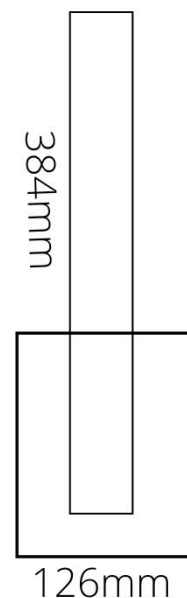

BAFIOTB
FIONA - CHROME TOILET BRUSH & HOLDER

BAFIOTB : 126mm (L) x 384mm (H) x 95mm (W)

Combine our Fiona bathroom range with our flagship four finishes

DIMENSIONS

Length: 126mm | Width: 95mm | Height : 384mm

DESCRIPTION

- The Fiona is a modern, toilet brush & holder
- 126mm long x 384mm high x 95mm deep
- It is constructed entirely from brass and features a high quality finish
- Weight: 1070g
- Includes a fixing kit
- Combine with other products from our Fiona bathroom range to help create a sleek, contemporary bathroom design