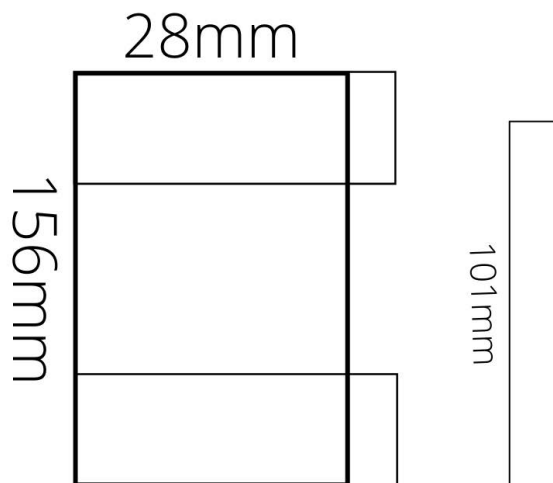

**BAFIOSDBN**  
**FIONA - BRUSHED NICKEL SOAP DISH**

**BAFIOSD : 156mm (L) x 28mm (H) x 101mm (W)**

Combine our Fiona bathroom range with our flagship four finishes

**DIMENSIONS**

Length: 156.5mm | Width: 101mm | Height : 28mm

**DESCRIPTION**

- The Fiona is a modern, bathroom robe hook
- 156mm long x 28mm high x 101mm deep
- It is constructed entirely from brass and features a high quality finish
- Weight: 670g
- Includes a fixing kit
- Combine with other products from our Fiona bathroom range to help create a sleek, contemporary bathroom design