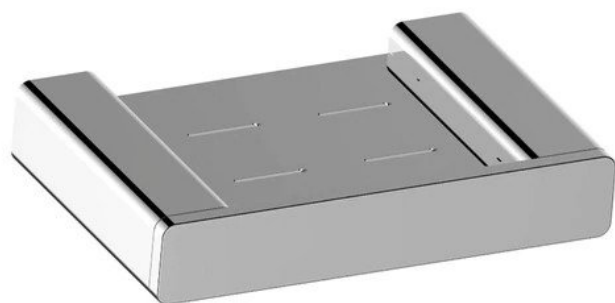

**BAFIOSDBN**  
**FIONA - BRUSHED NICKEL SOAP DISH**

**BAFIOSD : 156mm (L) x 28mm (H) x 101mm (W)**

Combine our Fiona bathroom range with our flagship four finishes

**DIMENSIONS**

Length: 156.5mm | Width: 101mm | Height : 28mm

**DESCRIPTION**

- The Fiona is a modern, bathroom robe hook
- 156mm long x 28mm high x 101mm deep
- It is constructed entirely from brass and features a high quality finish
- Weight: 670g
- Includes a fixing kit
- Combine with other products from our Fiona bathroom range to help create a sleek, contemporary bathroom design