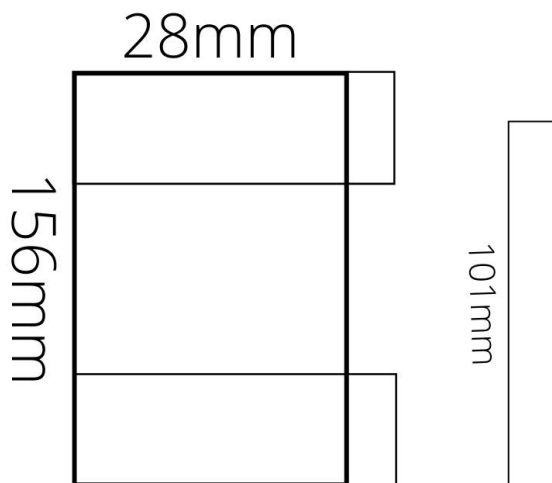

BAFIOSD
FIONA - CHROME SOAP DISH

BAFIOSD : 156mm (L) x 28mm (H) x 101mm (W)

Chrome

Combine our Fiona bathroom range with our flagship four finishes

DIMENSIONS

Length: 156.5mm | Width: 101mm | Height : 28mm

DESCRIPTION

- The Fiona is a modern, bathroom robe hook
- 156mm long x 28mm high x 101mm deep
- It is constructed entirely from brass and features a high quality finish
- Weight: 670g
- Includes a fixing kit
- Combine with other products from our Fiona bathroom range to help create a sleek, contemporary bathroom design