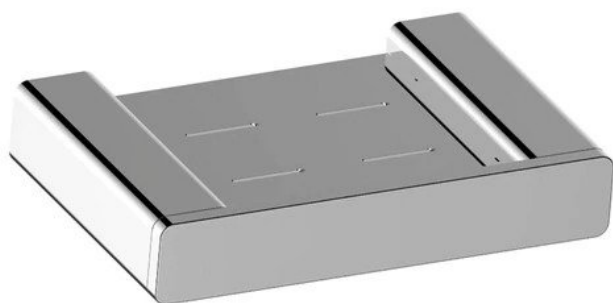

BAFIOSD
FIONA - CHROME SOAP DISH

BAFIOSD : 156mm (L) x 28mm (H) x 101mm (W)

Chrome

Combine our Fiona bathroom range with our flagship four finishes

DIMENSIONS

Length: 156.5mm | Width: 101mm | Height : 28mm

DESCRIPTION

- The Fiona is a modern, bathroom robe hook
- 156mm long x 28mm high x 101mm deep
- It is constructed entirely from brass and features a high quality finish
- Weight: 670g
- Includes a fixing kit
- Combine with other products from our Fiona bathroom range to help create a sleek, contemporary bathroom design