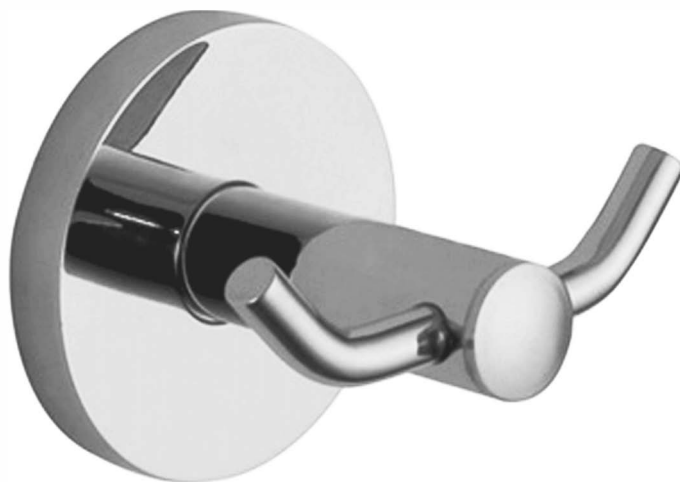

## BACLRH : CLASSIC - ROBE HOOK

### DIMENSIONS

85mm length x 65mm depth

### DESCRIPTION

- Contemporary robe hook
- Including fixing kit
- Manufactured from 304, 18/10 grade stainless steel