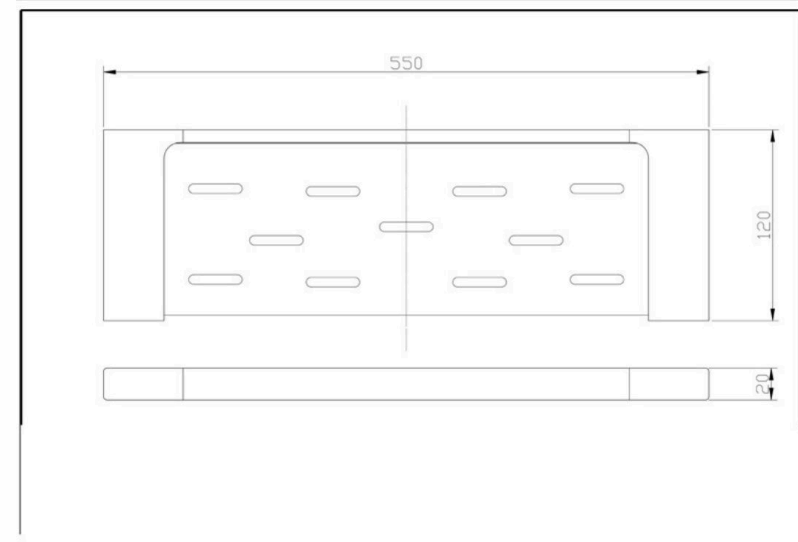

BACAMVS: CAM - CHROME VANITY SH ELF

BACAMVS: 550 mm (L) 120mm (W) 20 mm (H)

DIMENSION

550mm length x 120mm width x 20mm height

DESCRIPTION

The Cam is a modern, High Gloss Chrome vanity shelf

- 558mm long x 28mm high x 128.5mm deep
- It is constructed from brass and features a high quality, High Gloss Chrome Finish.
- Wall mounted design - product includes a fixing kit

IMPORTANT NOTICE

It is strongly recommended that any cut-outs made to your bench top is made based on the individual product dimensions.

All pictures and drawings on this brochure are representational only, changes in the product may have occurred since time of print.