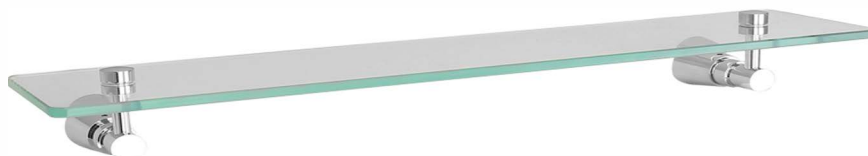

BABVSC : BOSTON - VANITY SHELF

DIMENSION

Length: 520mm | Depth: 125mm

DESCRIPTION

- Contemporary glass vanity shelf
- Includes fixing kit
- Chrome on brass construction

WARRANTY

1 Year Replacement Warranty

- Product replacement does not include installation or removal of the original product
- Check product for damage before installation - installing a damaged product voids warranty