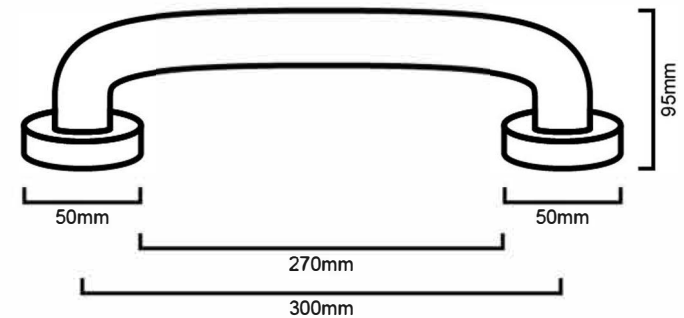

BAAQGR300:

WARRANTY

1 Year Warranty

Product replacement does not include installation or removal of the original product. Check product for damage before installation - installing a damaged product voids warranty.

IMPORTANT NOTICE

It is strongly recommended that any cut-outs made to your bench top is made based on the individual product dimensions.

All pictures and drawings on this brochure are representational only, changes in the product may have occurred since time of print.

All prices on this brochure and The Sink Warehouse website are subject to change without notice.