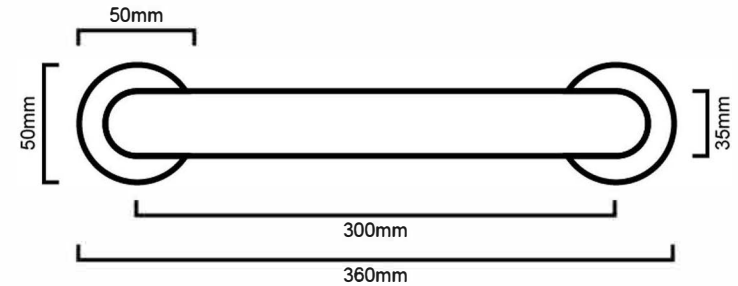

BAAQGR300:

WARRANTY

1 Year Warranty

Product replacement does not include installation or removal of the original product. Check product for damage before installation - installing a damaged product voids warranty.

IMPORTANT NOTICE

It is strongly recommended that any cut-outs made to your bench top is made based on the individual product dimensions.

All pictures and drawings on this brochure are representational only, changes in the product may have occurred since time of print.

All prices on this brochure and The Sink Warehouse website are subject to change without notice.