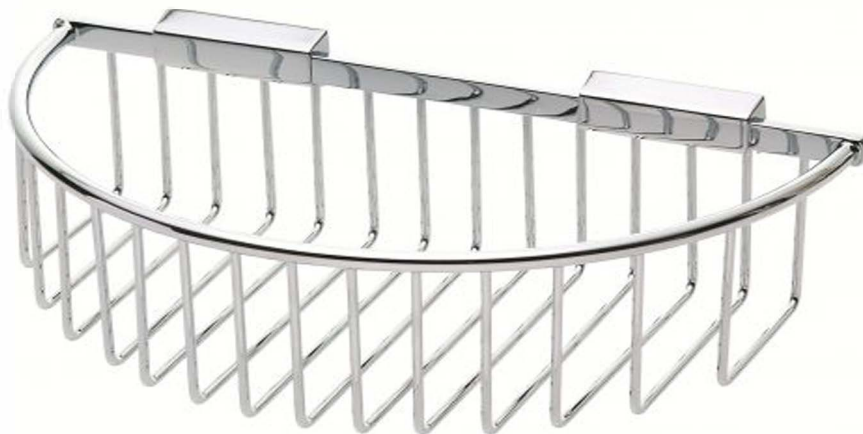

BAAQBSC : AQUILA - SEMI CIRCULAR BASKET

DIMENSION

Length: 305mm | Depth: 160mm | Height: 80mm

DESCRIPTION

- Contemporary semi-circular basket
- Includes fixing kit
- Chrome on brass construction

WARRANTY

1 Year Replacement Warranty