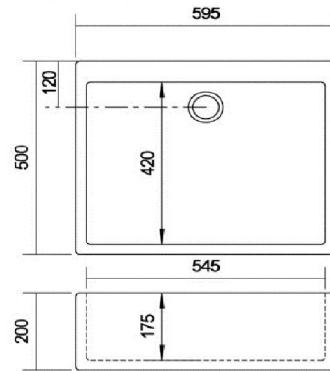

ASFARMHOUSES:  
 COLONIAL - FRENCH FARMHOUSE SINGLE SINK

Colonial - French Farmhouse Single - 595mm - ASFARMHOUSES

**DIMENSIONS**

Length: 595mm | Width: 500mm | Depth: 200mm

**DESCRIPTION**

- Traditional, French style farmhouse kitchen or laundry sink
- Perfect for a heritage colonial design kitchen or laundry
- Complete the look with a traditional mixer tap
- 595mm length x 500mm width x 200mm depth (+ /- 5mm tolerance)
- Vitreous china construction with white gloss Finish
- Includes 90mm basket waste
- No overflow
- Tap hole: None

**IMPORTANT NOTICE**

- The dimensions of all ceramic products may vary from size guidelines due to material properties and the handmade manufacturing process.
- All pictures and drawings on this brochure are representational only, changes in the product may have occurred since time of print.
- All prices on this brochure and The Sink Warehouse website are subject to change without notice.