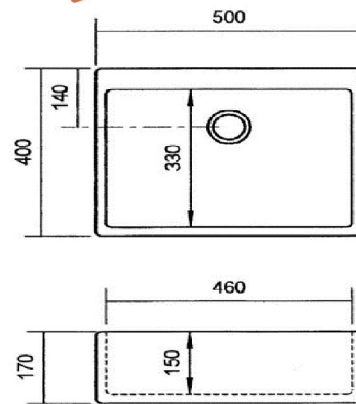

ASFARMHOUSEM:
COLONIAL - FRENCH FARMHOUSE MINI SINK

Colonial - French Farmhouse -
500mm - ASFARMHOUSEM

DIMENSIONS

Length: 500mm | Width: 400mm | Depth: 170mm

DESCRIPTION

- Traditional, French style farmhouse kitchen or laundry sink
- Perfect for a heritage colonial design kitchen or laundry
- Complete the look with a traditional mixer tap
- 500mm length x 400mm width x 170mm depth (+ /- 5mm tolerance)
- Vitreous china construction with white gloss Finish
- 5pace saver small bowl includes 90mm basket waste
- No overflow
- Tap hole: None

WARRANTY

5 Year Replacement Warranty

- Product replacement does not include installation or removal of the original product
- Check product for damage before installation - installing a damaged product voids warranty

IMPORTANT NOTICE

- The dimensions of all ceramic products may vary from size guidelines due to material properties and the handmade manufacturing process.
- All pictures and drawings on this brochure are representational only, changes in the product may have occurred since time of print.
- All prices on this brochure and The Sink Warehouse website are subject to change without notice.

To contact The Sink Warehouse email us at info@sinkwarehouse.com.au