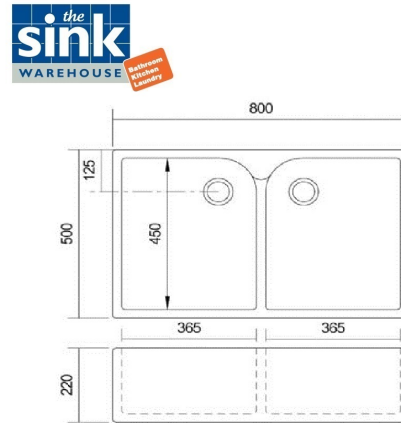

ASFARMHOUSED:
COLONIAL - FRENCH FARMHOUSE DOUBLE SINK

Colonial - French Farmhouse -
800mm - ASFARMHOUSED

DIMENSIONS

Length: 800mm | Width: 500mm | Depth: 220MM

DESCRIPTION

- Traditional, French style farmhouse kitchen or laundry sink
- Perfect for a heritage colonial design kitchen or laundry
- Complete the look with a traditional mixer tap
- 800mm length x 500mm width x 220mm depth (+ /- 5mm tolerance)
- Vitreous china construction with white gloss Finish
- Includes two 90mm basket wastes
- No overflow
- Tap hole: None

IMPORTANT NOTICE

- The dimensions of all ceramic products may vary from size guidelines due to material properties and the handmade manufacturing process.
- All pictures and drawings on this brochure are representational only, changes in the product may have occurred since time of print.
- All prices on this brochure and The Sink Warehouse website are subject to change without notice.