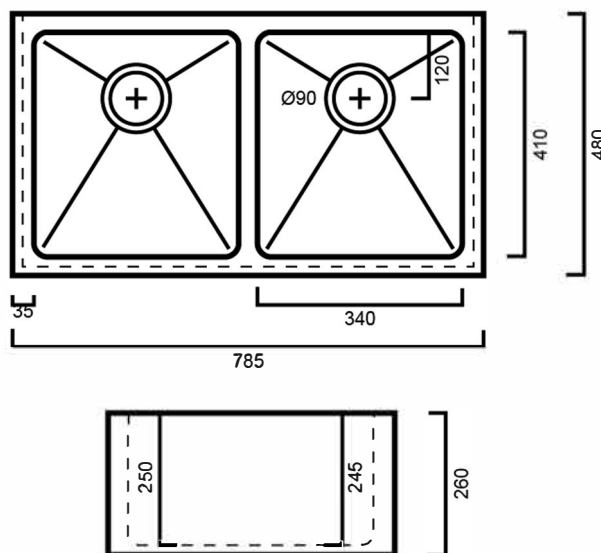

ASBELFASTSSD: BELFAST DOUBLE SINK

ASBELFASTSSD: 785mm x 480mm x 260mm

DIMENSIONS

Length: 785mm | Width: 480mm | Depth: 260mm

DESCRIPTION

- Stainless steel kitchen or laundry sink
- 785mm long x 480mm wide x 260mm deep
- Suitable for both modern and English-style heritage design kitchen or laundry
- Features two full size bowls
- Modern brushed finish
- Supplied with two 90mm basket waste
- We absolutely love this double bowl sink and we think you will too! The Belfast with its premium finish, this classic piece that will be a highlight in your kitchen. With its sink bowls it gives plenty of space for washing, chopping, rinsing. The Belfast has been created to make your time in the kitchen a pleasure, not a chore. Its 304 18/10 Grade Stainless Steel ensures quality construction, this gives you an elegant finish, which not only look great but is easy to clean too. It comes with the option of adding any or all accessories to make it work best for you and your kitchen. And these accessories match the sink with the beautiful stainless finishes. We're incredibly proud of our Colonial Range and we would love for you to join in that same passion for premium sinks at incredible prices.

IMPORTANT NOTICE

- All stainless steel products are constructed from 304, 18/10 grade stainless steel.
- It is strongly recommended that any cut-outs made to your bench top is made based on the individual product dimensions.
- All pictures and drawings on this brochure are representational only, changes in the product may have occurred since time of print.
- All prices on this brochure and The Sink Warehouse website are subject to change without notice.