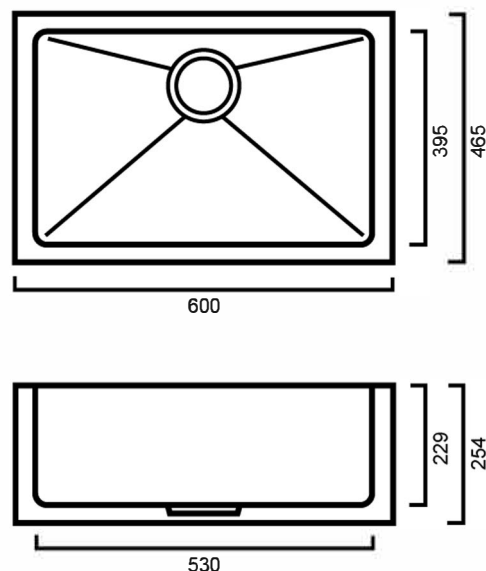

ASBELFASTSS: BELFAST SINGLE SINK

ASBELFASTSS: 600mm x 465mm x 254mm

DIMENSIONS

Length: 600mm | Width: 465mm | Depth: 254mm

DESCRIPTION

- We absolutely love this single bowl sink and we think you will too! The Belfast with its premium finish, this classic piece that will be a highlight in your kitchen. With its sink bowl it gives plenty of space for washing, chopping, rinsing. The Belfast has been created to make your time in the kitchen a pleasure, not a chore. Its 304 18 /10 Grade Stainless Steel ensures quality construction, this gives you an elegant finish, which not only look great but is easy to clean too. It comes with the option of adding any or all accessories to make it work best for you and your kitchen. And these accessories match the sink with the beautiful stainless finishes. We're incredibly proud of our Colonial Range and we would love for you to join in that same passion for premium sinks at incredible prices.
- Stainless steel kitchen or laundry sink
- 600mm long x 465mm wide x 254mm deep
- Suitable for both modern and English-style heritage design kitchen or laundry
- Large 47 litre bowl
- Modern brushed finish
- Supplied with one 90mm basket waste

IMPORTANT NOTICE

- All stainless steel products are constructed from 304, 18/10 grade stainless steel.
- It is strongly recommended that any cut-outs made to your bench top is made based on the individual product dimensions.
- All pictures and drawings on this brochure are representational only, changes in the product may have occurred since time of print.
- All prices on this brochure and The Sink Warehouse website are subject to change without notice.