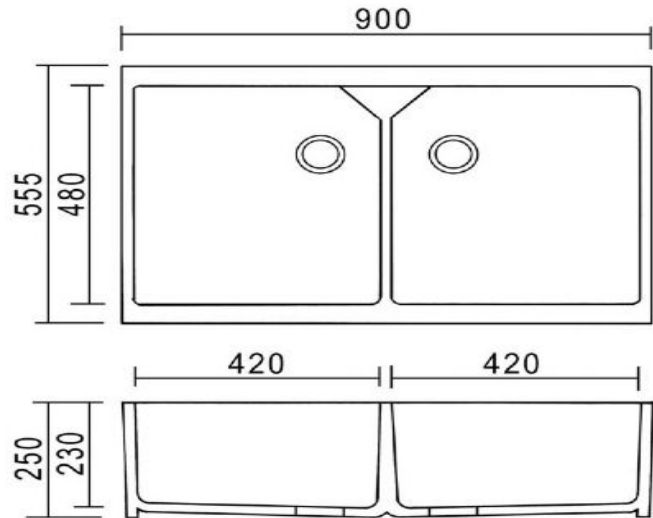

ASBELFASTD
COLONIAL - BELFAST BUTLER
DOUBLE SINK

DIMENSIONS

Length: 900mm | Width: 555mm | Depth: 250mm

DESCRIPTION

- The Colonial is a large, traditional, square, double bowl, ceramic belfast butler sink
- 900mm long x 555mm wide x 250mm deep (+ /- 5mm tolerance)
- Fire clay ceramic construction with white gloss Finish
- Perfect for an English style heritage design kitchen or laundry
- Features two full sized bowls for a high degree of functionality and comfort
- Has an overflow and includes a plug & chain wastesk