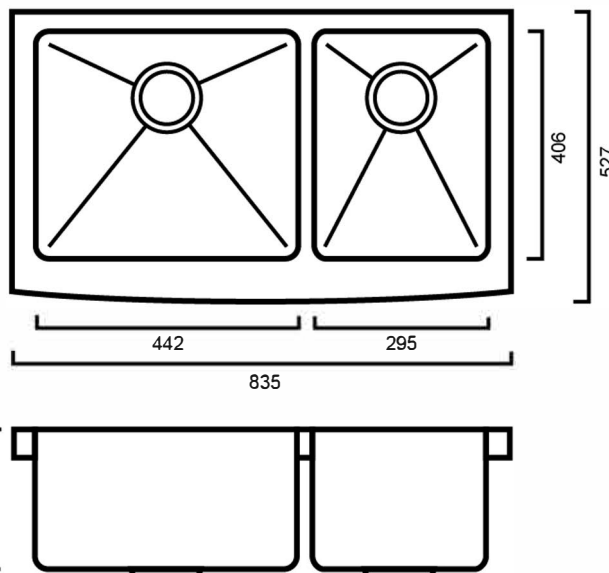

ASBELFAST175C: 835mm x 527mm x 254mm

DIMENSIONS

Length: 835mm | Width: 527mm | Depth: 254mm

DESCRIPTION

We absolutely love this single bowl sink and we think you will too! The Belfast with its premium finish, this classic piece that will be a highlight in your kitchen. With its sink bowl it gives plenty of space for washing, chopping, rinsing. The Belfast has been created to make your time in the kitchen a pleasure, not a chore. Its 304 18/10 Grade Stainless Steel ensures quality construction, this gives you an elegant finish, which not only look great but is easy to clean too. It comes with the option of adding any or all accessories to make it work best for you and your kitchen. And these accessories match the sink with the beautiful stainless finishes. We're incredibly proud of our Colonial Range and we would love for you to join in that same passion for premium sinks at incredible prices.

- Stainless steel kitchen or laundry sink
- 911mm long x 527mm wide x 254mm deep
- Suitable for both modern and English-style heritage design kitchen or laundry
- Features one full size bowl and one 3/4 bowl
- Modern brushed finish
- Finished on three sides
- Supplied with two 90mm basket waste