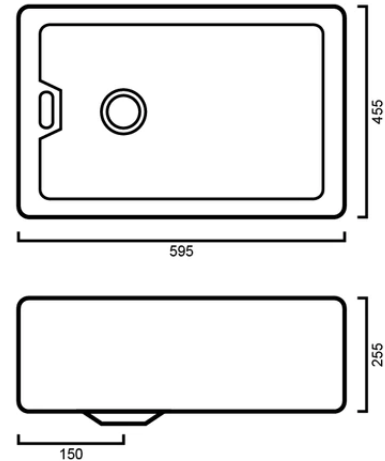

ASBELFAST: Colonial - Belfast Butler Sink

ASBELFAST: 595mm x 455mm x 255mm

DIMENSIONS

Length: 595mm | Width: 455mm | Height: 255mm

DESCRIPTION

- The Colonial is a large, traditional, square, single bowl, ceramic belfast butler sink
- 595mm long x 455mm wide x 255mm deep (+ /- 5mm tolerance)
- Fire clay ceramic construction with white gloss Finish
- Perfect for an English style heritage design kitchen or laundry
- Features one full sized bowl for a high degree of functionality and comfort
- Has an overflow and includes a plug & chain waste

IMPORTANT NOTICE

- The dimensions of all ceramic products may vary from size guidelines due to material properties and the handmade manufacturing process.
- All pictures and drawings on this brochure are representational only, changes in the product may have occurred since time of print.
- All prices on this brochure and The Sink Warehouse website are subject to change without notice.